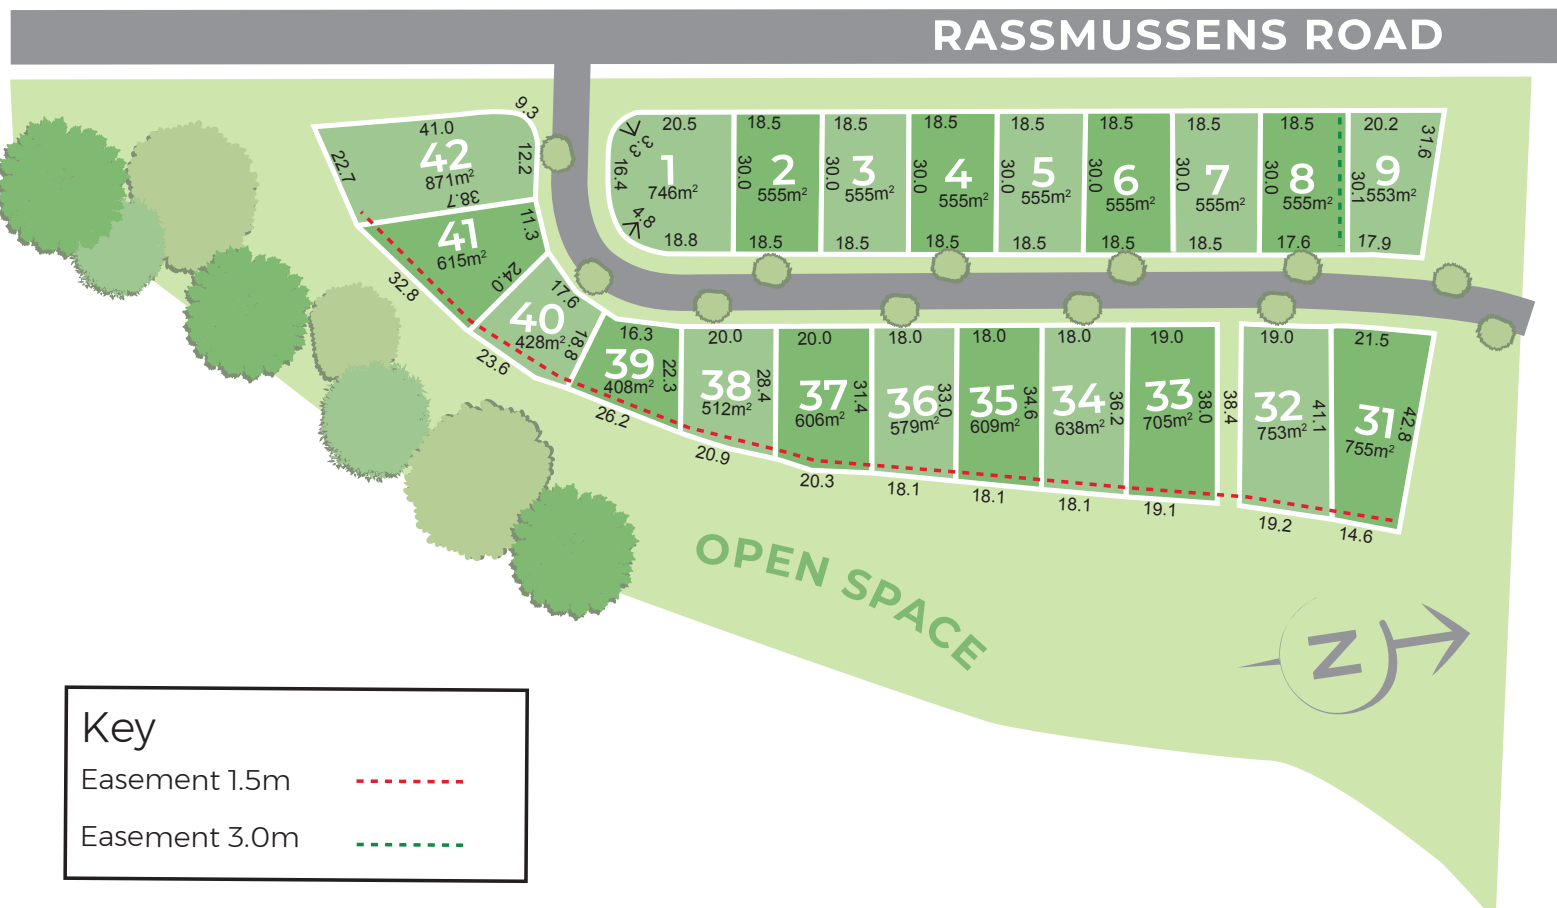

Abode

KAWUNGAN

Your new **home** on the Fraser Coast.

RASSMUSSEN RELEASE

Key

- Easement 1.5m - - - - -
- Easement 3.0m - - - - -

For more information or to arrange an inspection:

abodeherveybay.com.au

rod@herveybayhouseandland.com.au

0408 619 491

Images and representations are indicative only. Whilst care is taken in the production of this publication, no liability for negligence is assumed by the publisher. Prospective purchasers should inform and assure themselves by inspection, independent advice or as otherwise necessary prior to making any purchase. December 2019.