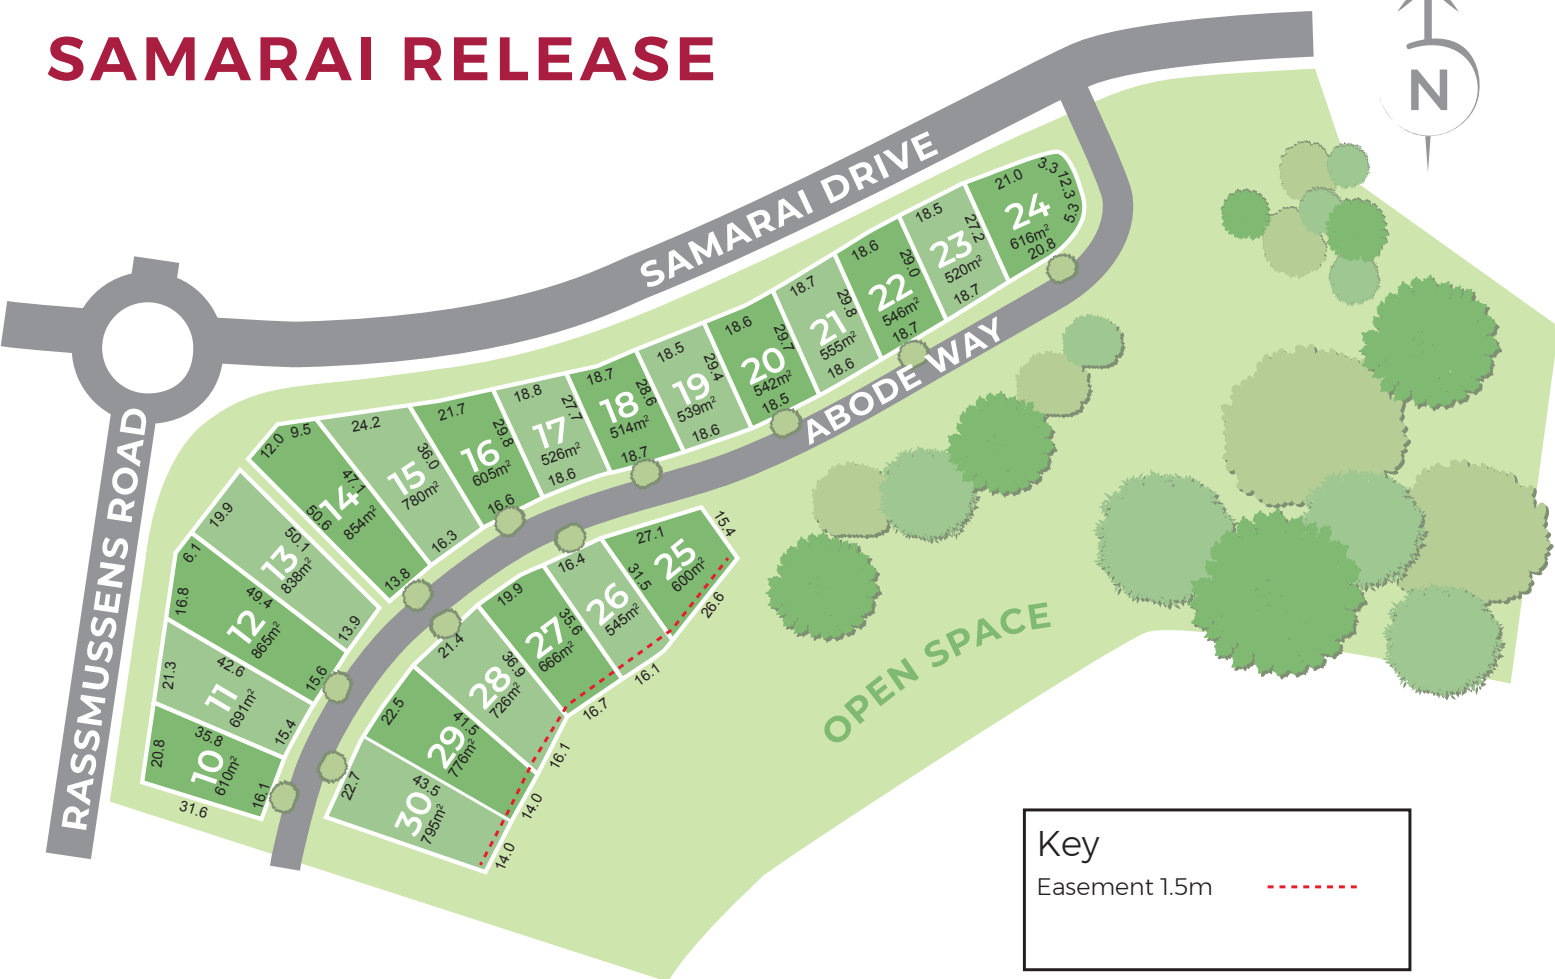

Abode

KAWUNGAN

Your new **home** on the Fraser Coast.

SAMARAI RELEASE

For more information or to arrange an inspection:

abodeherveybay.com.au

rod@herveybayhouseandland.com.au

0408 619 491

Images and representations are indicative only. Whilst care is taken in the production of this publication, no liability for negligence is assumed by the publisher. Prospective purchasers should inform and assure themselves by inspection, independent advice or as otherwise necessary prior to making any purchase. December 2019.