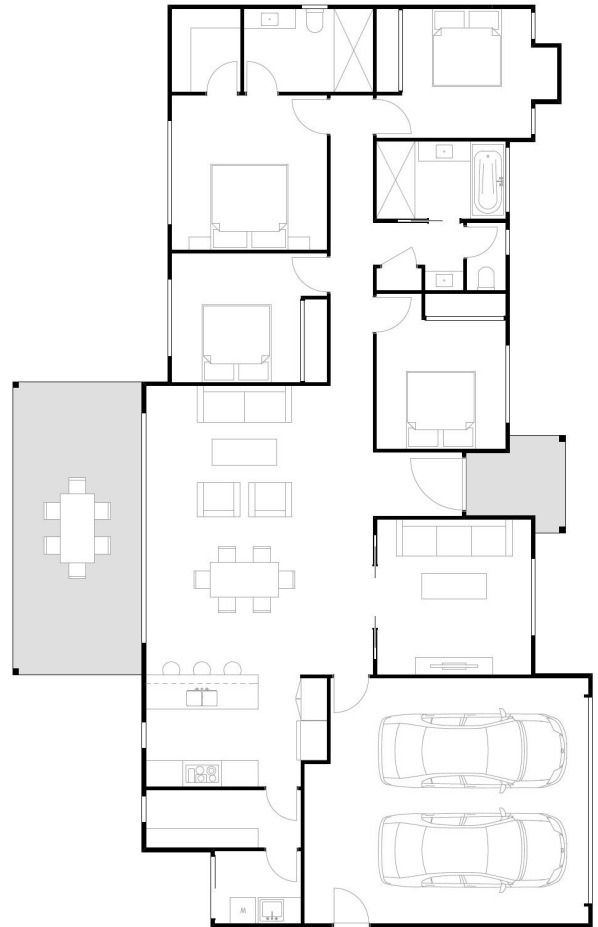

House + Land

P.J. BURNS
BUILDER

Terra 214 - Lot 40 Lauderdale Estate

♥ From $416,100!

4 2 2

The Terra 214 is an exquisite design! With roots in homestead design this plan suits any wide block. As you enter the Terra you are greeted with fantastic spacious open plan living with clear sleeping quarters and the laundry carefully hidden away. Open up the media room for extra living space and relax with plenty of natural light and cross ventilation.

Lauderdale Estate is located just out of town on the coast south of Urangan. If your after a quiet lifestyle and plenty of land while being close to Fraser Island, the airport, shops, schools and sporting facilities this is a Great location!

- ✓ Four Bedrooms, Media, Two Bathrooms + WC.
- ✓ Internal + External Ceiling Fans and Downlights throughout.
- ✓ Beautifully Crafted Vinyl Plank Flooring with a selection of Modernistic and stylish colours to choose from.
- ✓ Modern Low Maintenance Materials, including James Hardie 'Weatherboards'.
- ✓ Efficient and fully featured plan at a good size
- ✓ A complete list of appealing standard inclusions

Build your home with P J Burns Builder, a reputable local builder, celebrating 41 years in building this year!

For more information on this home or to custom design your new dream home, contact Lionel today on 0428 442 907 or say hello ✉ hellohb@pjburns.com

Home + Land to be purchased separately.

Lionel Kershaw p: 0428 442 907 e: hellohb@pjburns.com